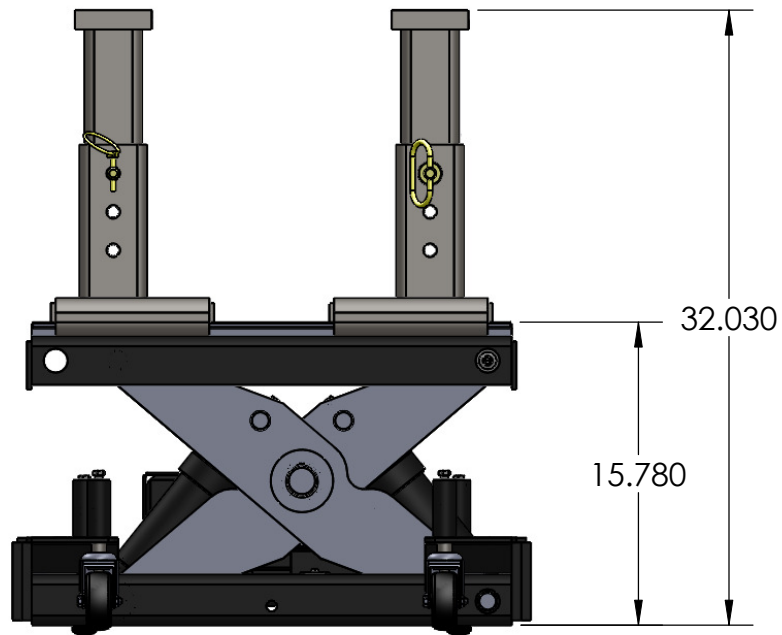

TJ12S with Trailer Lifting Adaptors - Third Position:

CAPACITY
24,000 Lbs.

MODEL NO.
TJ12S