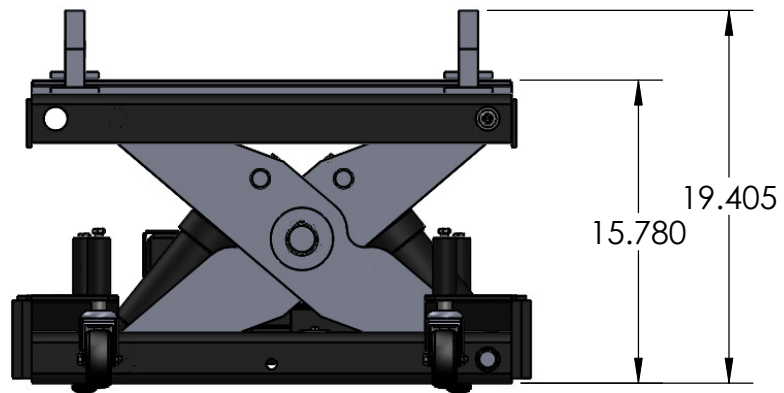

# TJ12S with Low Profile Lifting Adaptors:

CAPACITY  
**24,000 Lbs.**

MODEL NO.  
**TJ12S**

# TJ12S with Medium Profile Lifting Adaptors:

CAPACITY  
**24,000 Lbs.**

MODEL NO.  
**TJ12S**

# TJ12S with High Profile Lifting Adaptors:

CAPACITY  
24,000 Lbs.

MODEL NO.  
TJ12S

# TJ12S with Trailer Lifting Adaptors - First Position:

CAPACITY  
24,000 Lbs.

MODEL NO.  
TJ12S