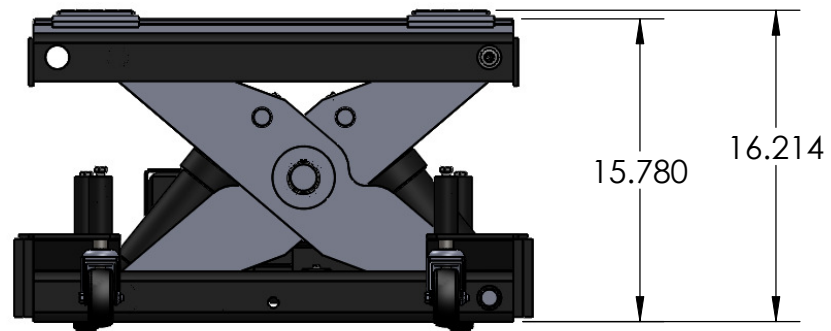

# TJ12S with Low Profile Lifting Adaptors:

CAPACITY  
**24,000 Lbs.**

MODEL NO.  
**TJ12S**

# TJ12S with Medium Profile Lifting Adaptors:

CAPACITY  
**24,000 Lbs.**

MODEL NO.  
**TJ12S**

# TJ12S with High Profile Lifting Adaptors:

CAPACITY  
24,000 Lbs.

MODEL NO.  
TJ12S

# TJ12S with Trailer Lifting Adaptors - First Position:

CAPACITY  
24,000 Lbs.

MODEL NO.  
TJ12S