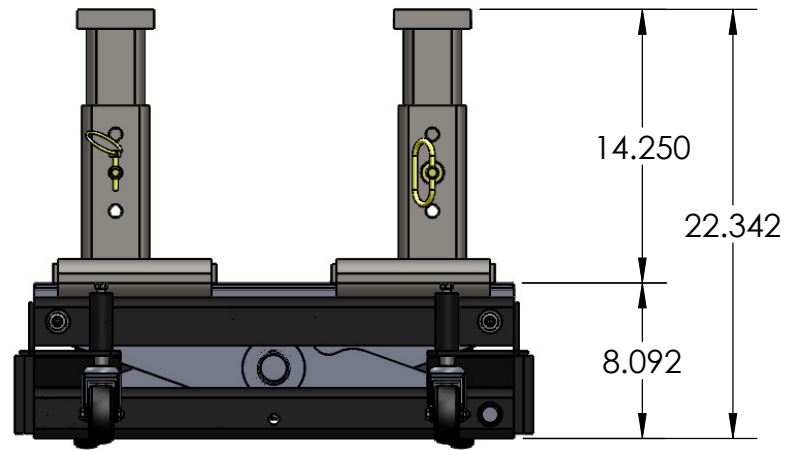

TJ12S with Trailer Lifting Adaptors - Second Position:

CAPACITY
24,000 Lbs.

MODEL NO.
TJ12S