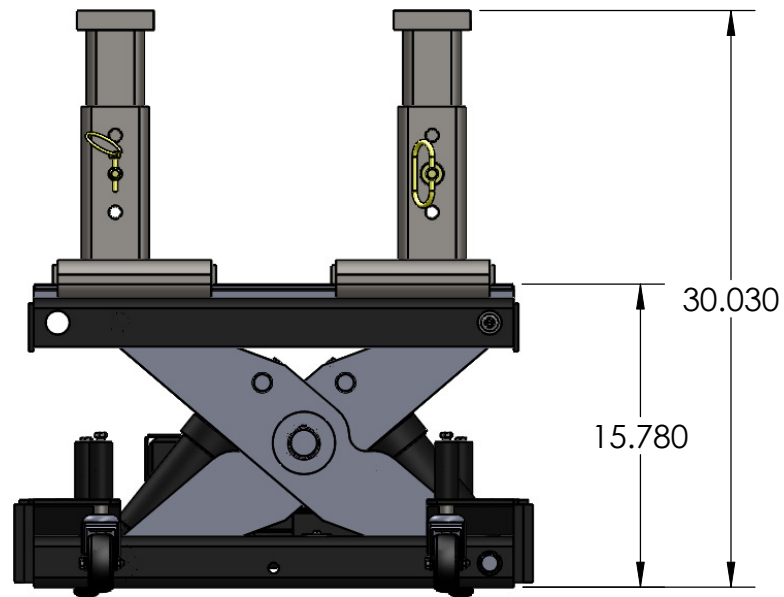

TJ12S with Trailer Lifting Adaptors - Second Position:

CAPACITY
24,000 Lbs.

MODEL NO.
TJ12S