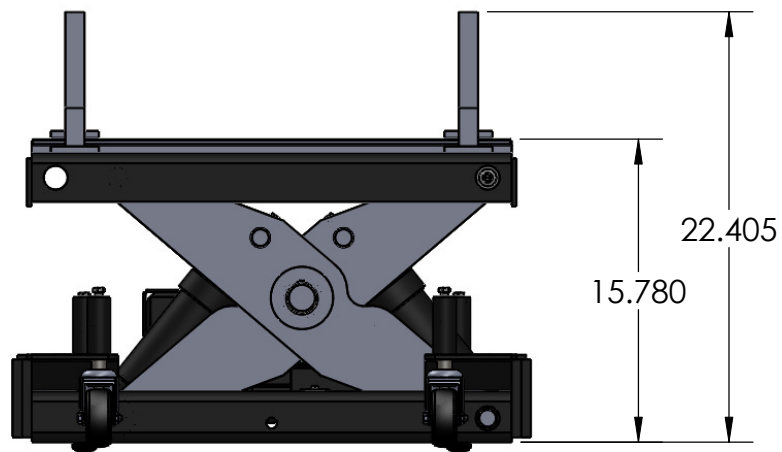

# TJ12S with Low Profile Lifting Adaptors:

CAPACITY  
**24,000 Lbs.**

MODEL NO.  
**TJ12S**

# TJ12S with Medium Profile Lifting Adaptors:

CAPACITY  
**24,000 Lbs.**

MODEL NO.  
**TJ12S**

# TJ12S with High Profile Lifting Adaptors:

CAPACITY  
24,000 Lbs.

MODEL NO.  
TJ12S

# TJ12S with Trailer Lifting Adaptors - First Position:

CAPACITY  
24,000 Lbs.

MODEL NO.  
TJ12S