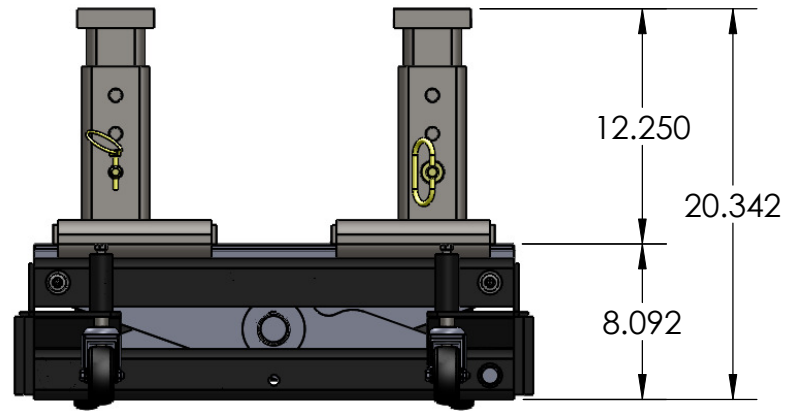

# TJ12S with Low Profile Lifting Adaptors:

CAPACITY  
**24,000 Lbs.**

MODEL NO.  
**TJ12S**

# TJ12S with Medium Profile Lifting Adaptors:

CAPACITY  
**24,000 Lbs.**

MODEL NO.  
**TJ12S**

# TJ12S with High Profile Lifting Adaptors:

CAPACITY  
24,000 Lbs.

MODEL NO.  
TJ12S

# TJ12S with Trailer Lifting Adaptors - First Position:

CAPACITY  
24,000 Lbs.

MODEL NO.  
TJ12S