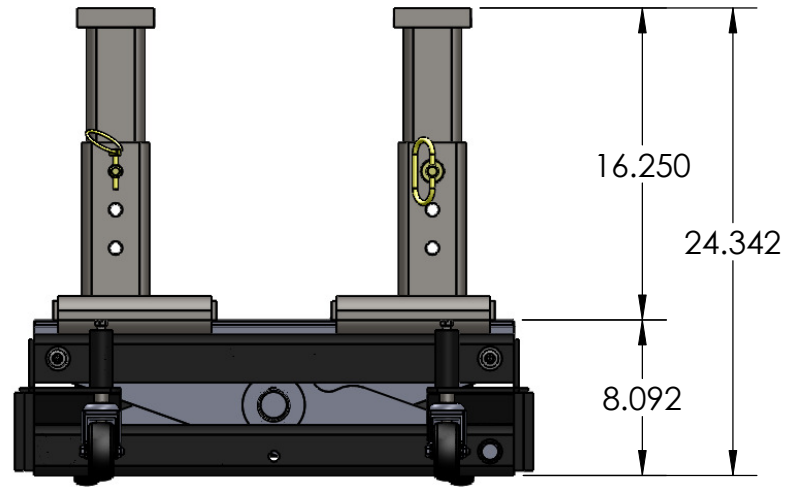

TJ12S with Trailer Lifting Adaptors - Third Position:

CAPACITY
24,000 Lbs.

MODEL NO.
TJ12S