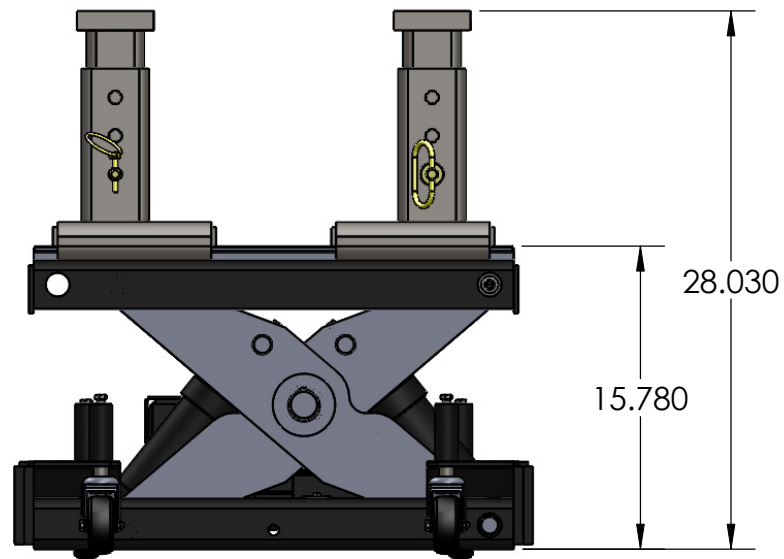

# TJ12S with Low Profile Lifting Adaptors:

CAPACITY  
**24,000 Lbs.**

MODEL NO.  
**TJ12S**

# TJ12S with Medium Profile Lifting Adaptors:

CAPACITY  
**24,000 Lbs.**

MODEL NO.  
**TJ12S**

# TJ12S with High Profile Lifting Adaptors:

CAPACITY  
24,000 Lbs.

MODEL NO.  
TJ12S

# TJ12S with Trailer Lifting Adaptors - First Position:

CAPACITY  
24,000 Lbs.

MODEL NO.  
TJ12S