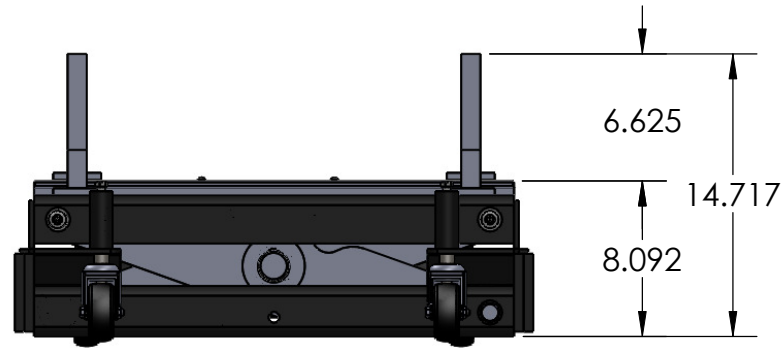

# TJ12S with Low Profile Lifting Adaptors:

CAPACITY  
**24,000 Lbs.**

MODEL NO.  
**TJ12S**

# TJ12S with Medium Profile Lifting Adaptors:

CAPACITY  
**24,000 Lbs.**

MODEL NO.  
**TJ12S**

# TJ12S with High Profile Lifting Adaptors:

CAPACITY  
24,000 Lbs.

MODEL NO.  
TJ12S

# TJ12S with Trailer Lifting Adaptors - First Position:

CAPACITY  
24,000 Lbs.

MODEL NO.  
TJ12S