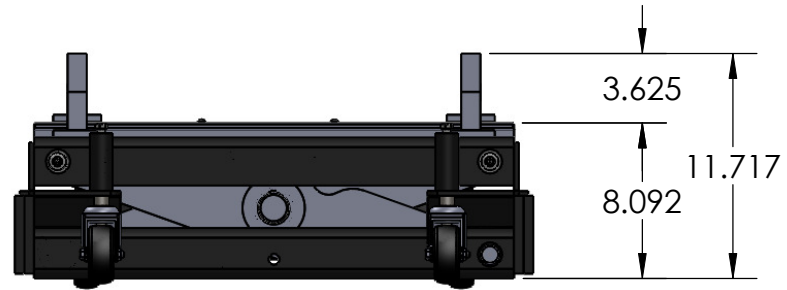

# TJ12S with Low Profile Lifting Adaptors:

CAPACITY  
**24,000 Lbs.**

MODEL NO.  
**TJ12S**

# TJ12S with Medium Profile Lifting Adaptors:

CAPACITY  
**24,000 Lbs.**

MODEL NO.  
**TJ12S**

# TJ12S with High Profile Lifting Adaptors:

CAPACITY  
24,000 Lbs.

MODEL NO.  
TJ12S

# TJ12S with Trailer Lifting Adaptors - First Position:

CAPACITY  
24,000 Lbs.

MODEL NO.  
TJ12S