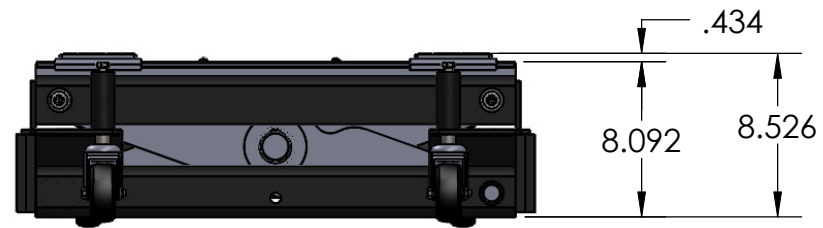

# TJ12S with Low Profile Lifting Adaptors:

CAPACITY  
**24,000 Lbs.**

MODEL NO.  
**TJ12S**

# TJ12S with Medium Profile Lifting Adaptors:

CAPACITY  
**24,000 Lbs.**

MODEL NO.  
**TJ12S**

# TJ12S with High Profile Lifting Adaptors:

CAPACITY  
24,000 Lbs.

MODEL NO.  
TJ12S

# TJ12S with Trailer Lifting Adaptors - First Position:

CAPACITY  
24,000 Lbs.

MODEL NO.  
TJ12S