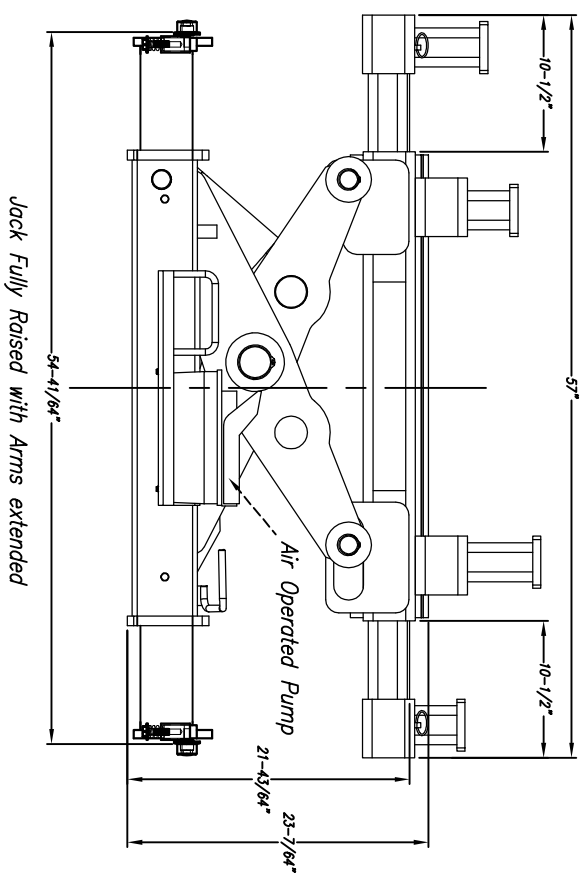

PJ355 – Pit Jack

Jack Closed with Arms Fully Retracted

Low Lifting Adaptor

High Lifting Adaptor

Jack Fully Raised with Arms extended