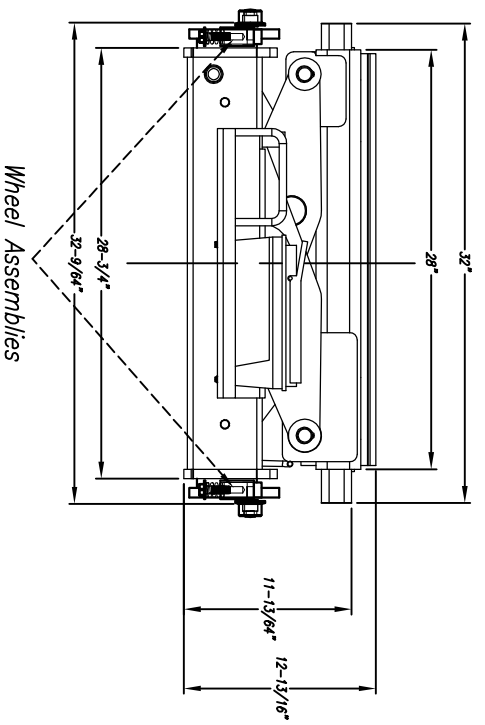

PJ255 – Pit Jack

Jack Closed with Arms Fully Retracted

Low Lifting Adaptor

High Lifting Adaptor