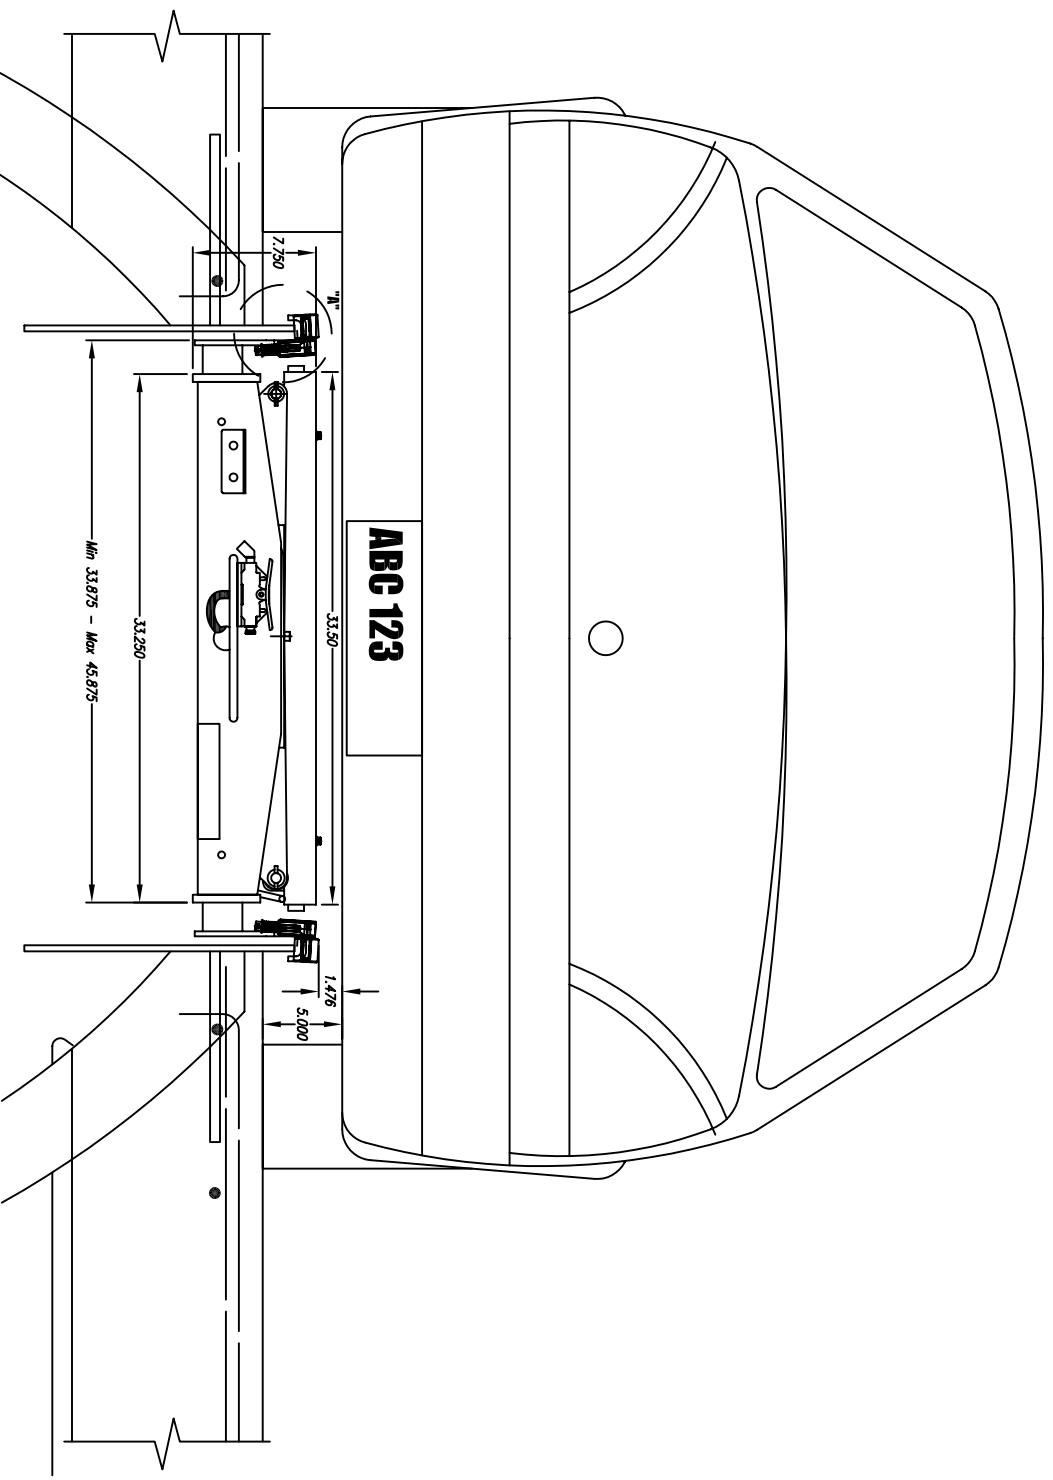

# J7000LFL INSTALLED

Notes:  
- The Jack is in uncompressed state  
- All measurements are in inches