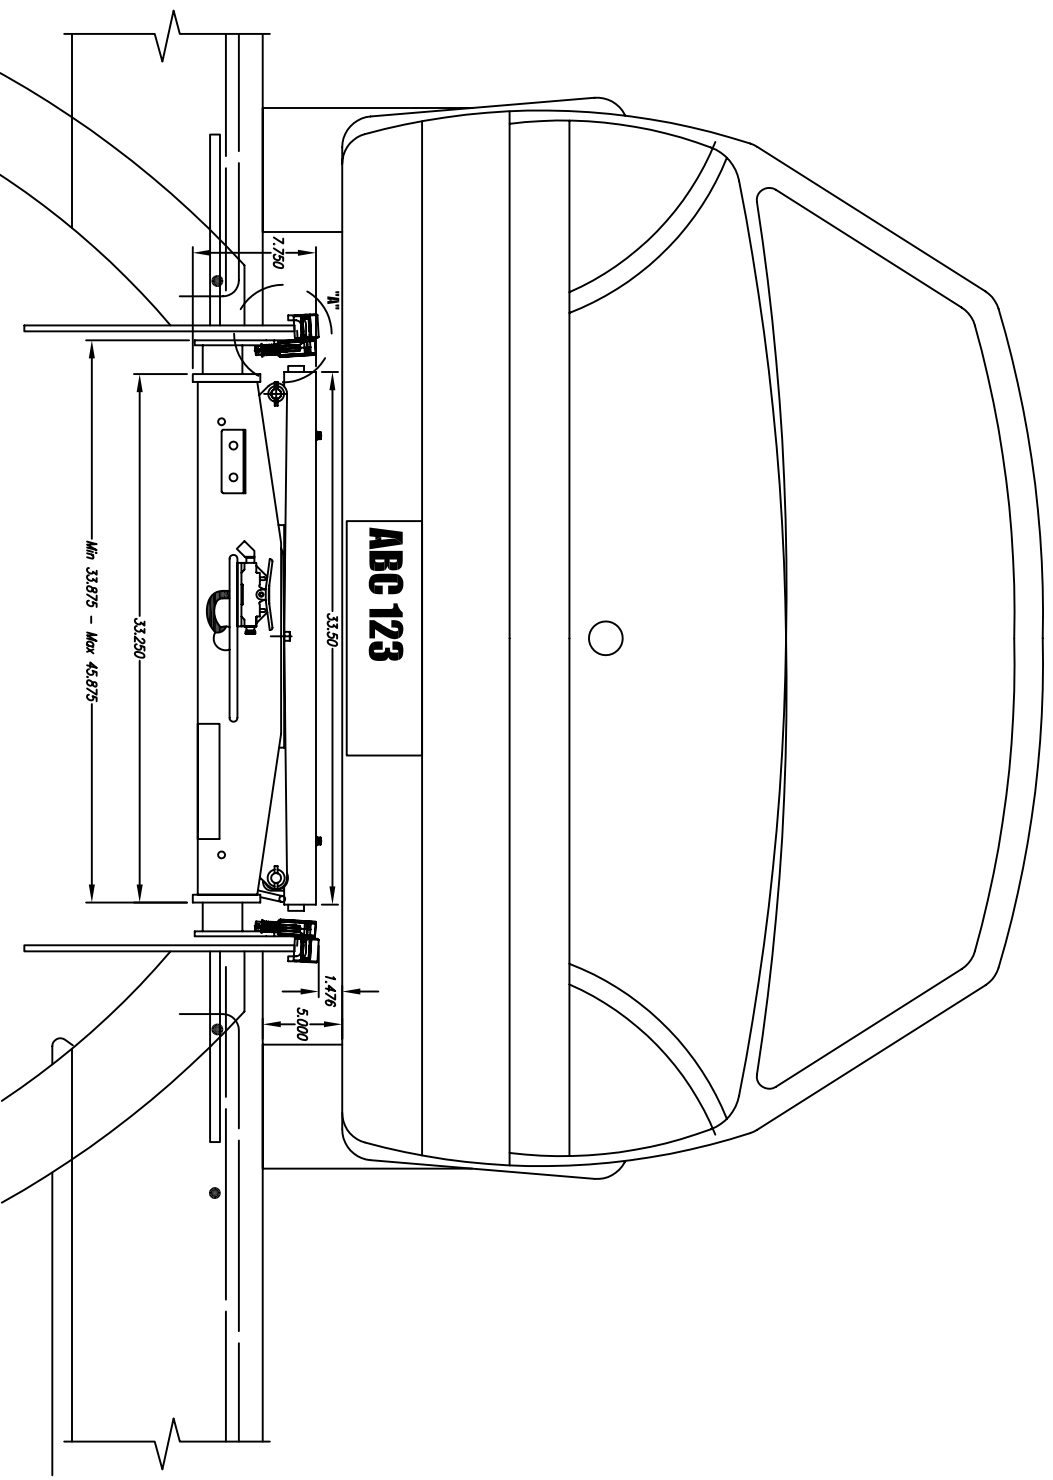

J7000LFL INSTALLED

Notes:
- The Jack is in uncompressed state
- All measurements are in inches