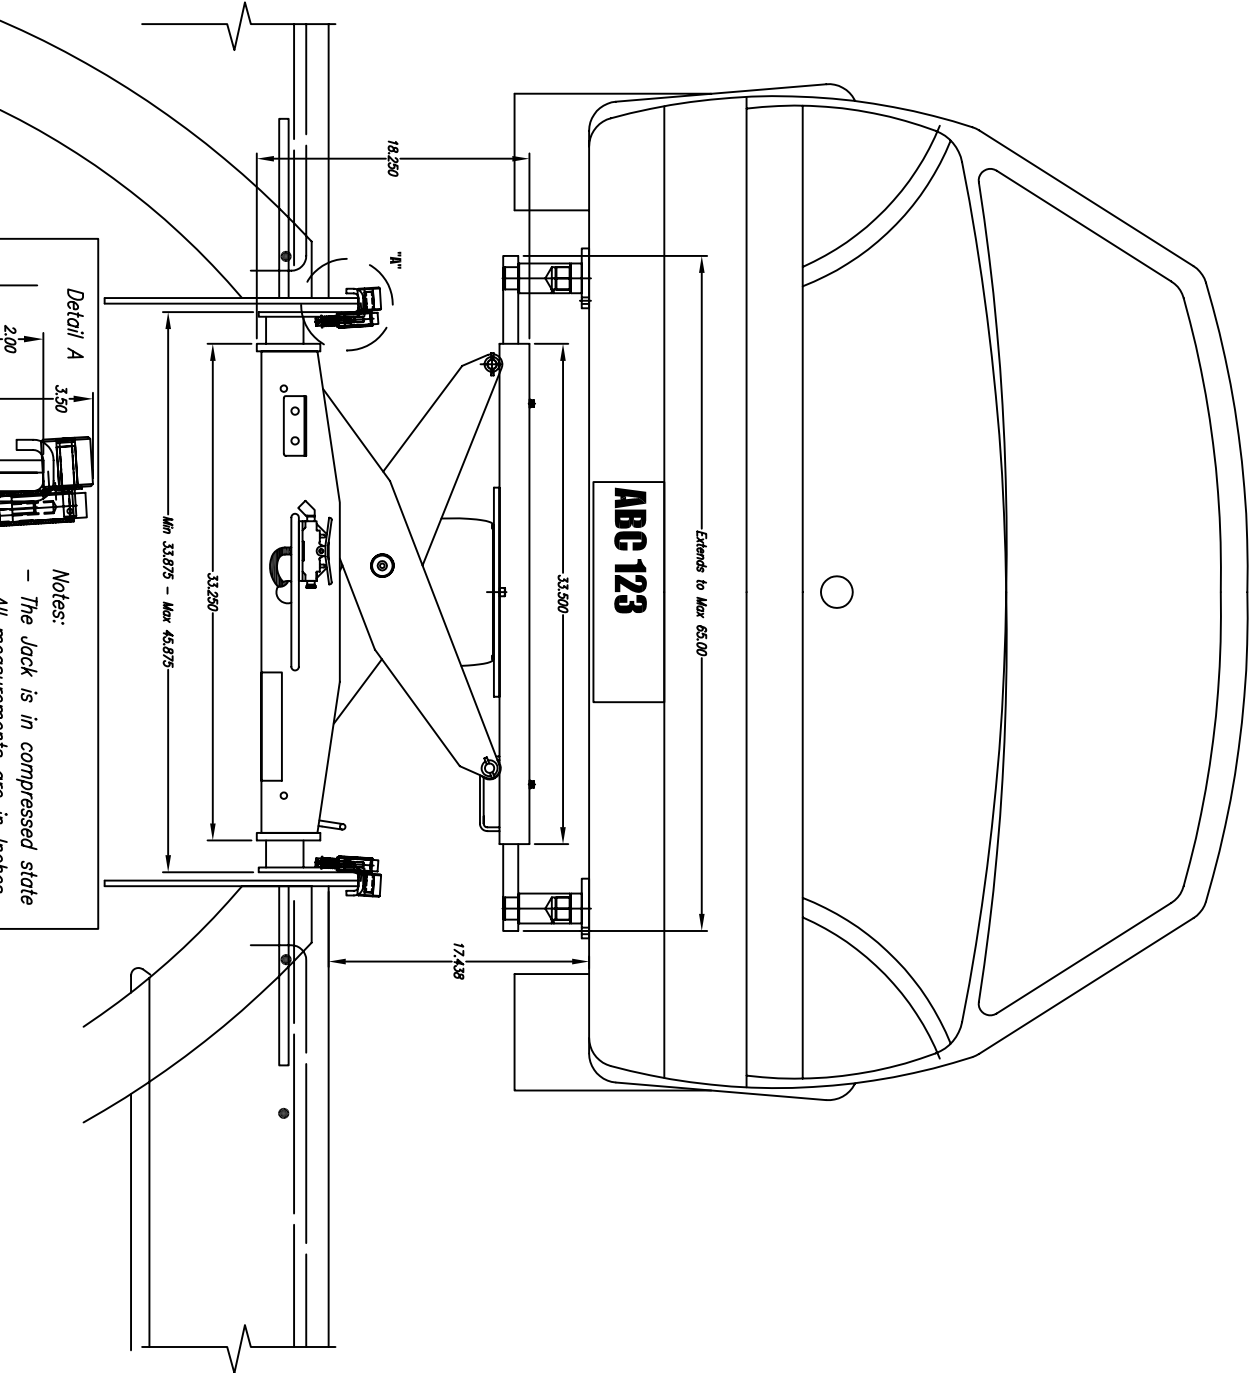

# J7000LFL INSTALLED EXTENDED

Notes:  
- The Jack is in compressed state  
- All measurements are in inches