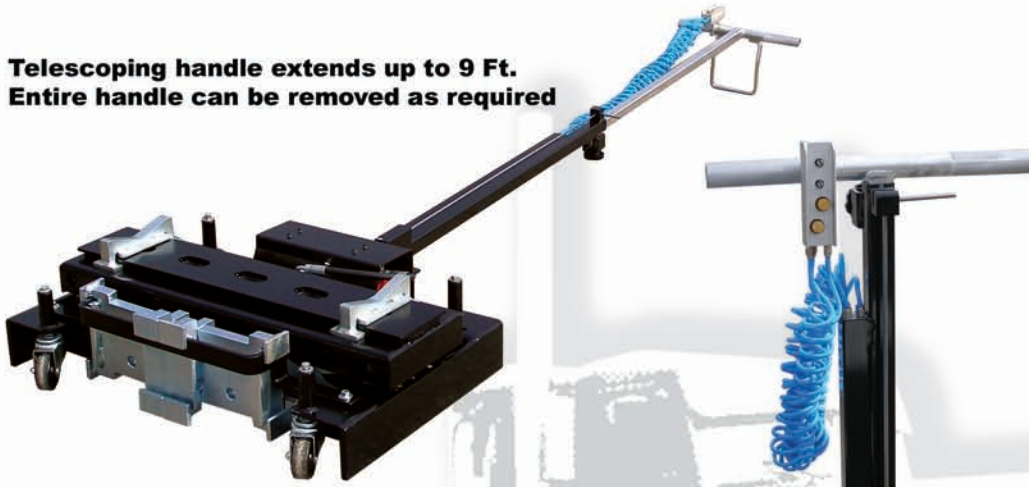

Full floating casters very manouverable

Built in safety lock no stands required

Low profile only 8.25"

Trailer Adapters

Telescoping handle extends up to 9 Ft.  
Entire handle can be removed as required

Control handle with detachable pendant remote control