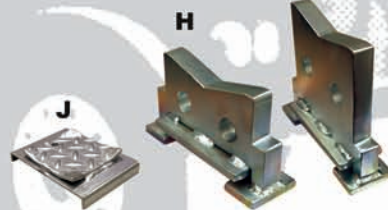

## TJ12 Features:

- 24,000 lb. capacity 12 tons
- Only 8.25" tall, goes under the lowest trucks
- Two points of contact when lifting, safer!
- Air/hydraulic design **NO PUMPING REQUIRED**
- Lifts over 20" with a built in safety lock!  
(No need for vehicle stands!) **WOW!**
- Full floating casters for easy manouvering
- Very small foot print doesn't take up much room!
- A selection of three different saddles low/med/high
- Saddle storage right on the jack!
- Comfortable control handle extends up to 9Ft.

Full floating casters very manouverable

Built in safety lock no stands required

Low profile only 8.25"

Trailer Adapters

Telescoping handle extends up to 9 Ft.  
Entire handle can be removed as required

Control handle with detachable pendant remote control