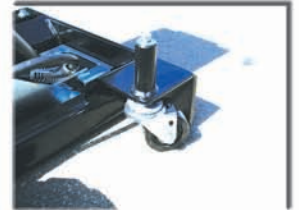

TJ12 Features:

- 24,000 lb. capacity 12 tons
- Only 8.25" tall, goes under the lowest trucks
- Two points of contact when lifting, safer!
- Air/hydraulic design **NO PUMPING REQUIRED**
- Lifts over 20" with a built in safety lock!
  (No need for vehicle stands!) **WOW!**
- Full floating casters for easy manouvering
- Very small foot print doesn't take up much room!
- A selection of three different saddles low/med/high
- Saddle storage right on the jack!
- Comfortable control handle extends up to 9Ft.

Full floating casters very manouverable