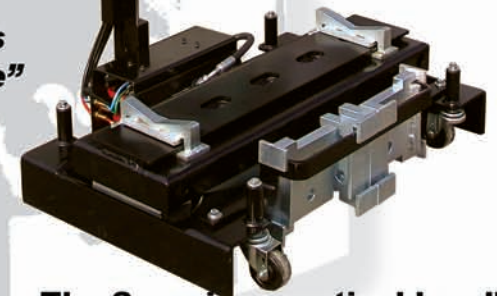

### THE ULTIMATE TRUCK SERVICE JACK

**Why work twice as hard?  
Lift the whole front end  
or rear end in one go!  
Not a corner at a time!**

**Lifts on the axle or  
On the frame! Your end  
lift(Bumper jack) can't  
do that!**

**Ideal for all Heavy-Duty truck and bus repair  
shops. Perform service on wheels and tires,  
brakes, suspension, alignment and much more...**

**Easy to use control handle  
up & down buttons  
detachable pendant remote**

**Handle extends to 9 Ft.**

***"It's like having two axle jacks  
and one bumper jack all in one"***

**Lower the Scorpion's handle  
and it glides easily under the  
lowest truck axles and the deepest rear ends**