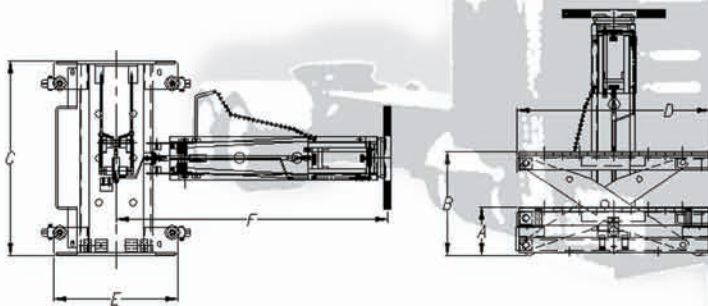

## TJ12 Features:

- 24,000 lb. capacity 12 tons
- Only 8.25" tall, goes under the lowest trucks
- Two points of contact when lifting, safer!
- Air/hydraulic design **NO PUMPING REQUIRED**
- Lifts over 20" with a built in safety lock!  
(No need for vehicle stands!) **WOW!**
- Full floating casters for easy manouvering
- Very small foot print doesn't take up much room!
- A selection of three different saddles low/med/high
- Saddle storage right on the jack!
- Comfortable control handle extends up to 9Ft.

Full floating casters very manouverable

Built in safety lock no stands required

Low profile only 8.25"

Trailer Adapters

Telescoping handle extends up to 9 Ft.  
Entire handle can be removed as required

Control handle with detachable pendant remote control

MODEL	A	B	C	D	E	F	G	H	I	J	CAPACITY	SHIPPING
TJ12	8.5	18	34	33	21.5	48	2	4	7	0.5	24,000 lb.	349 lb.
	21.59 cm	45.72 cm	86.36 cm	83.83 cm	53.96 cm	121.92 cm	5.08 cm	10.16 cm	17.78 cm	1.27 cm	10909.09 Kg	158.63 Kg
TJ12L	8.5	18	34	33	21.5	60	2	4	7	0.5	24,000 lb.	349 lb.
	21.59 cm	45.72 cm	86.36 cm	83.83 cm	53.96 cm	152.40 cm	5.08 cm	10.16 cm	17.78 cm	1.27 cm	10909.09 Kg	158.63 Kg
TJ12EXT	8.5	18	34	33	21.5	65 - 108	2	4	7	0.5	24,000 lb.	349 lb.
	21.59 cm	45.72 cm	86.36 cm	83.83 cm	53.96 cm	165 - 274 cm	5.08 cm	10.16 cm	17.78 cm	1.27 cm	10909.09 Kg	158.63 Kg