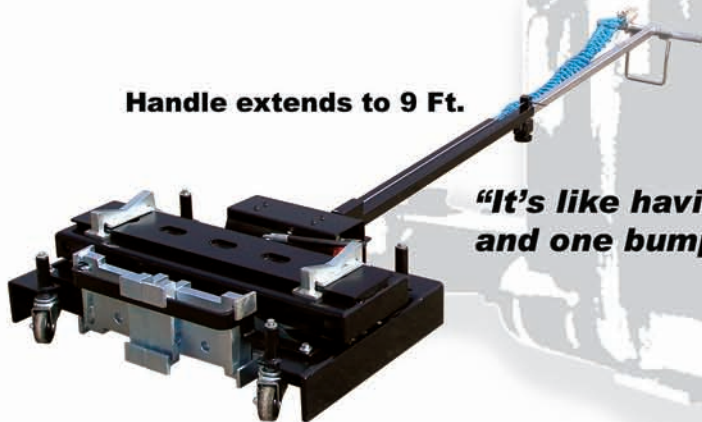

### THE ULTIMATE TRUCK SERVICE JACK

**Why work twice as hard?  
Lift the whole front end  
or rear end in one go!  
Not a corner at a time!**

**Lifts on the axle or  
On the frame! Your end  
lift(Bumper jack) can't  
do that!**

**Ideal for all Heavy-Duty truck and bus repair  
shops. Perform service on wheels and tires,  
brakes, suspension, alignment and much more...**

**Easy to use control handle  
up & down buttons  
detachable pendant remote**

**Handle extends to 9 Ft.**

***"It's like having two axle jacks  
and one bumper jack all in one"***

**Lower the Scorpion's handle  
and it glides easily under the  
lowest truck axles and the deepest rear ends**

## TJ12 Features:

- 24,000 lb. capacity 12 tons
- Only 8.25" tall, goes under the lowest trucks
- Two points of contact when lifting, safer!
- Air/hydraulic design **NO PUMPING REQUIRED**
- Lifts over 20" with a built in safety lock!  
(No need for vehicle stands!) **WOW!**
- Full floating casters for easy manouvering
- Very small foot print doesn't take up much room!
- A selection of three different saddles low/med/high
- Saddle storage right on the jack!
- Comfortable control handle extends up to 9Ft.