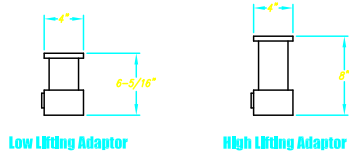

**Wheel Assemblies**  
 (Adjustable: fits between 43"-57" between opening runways)

**Jack Fully Raised with Arms extended**