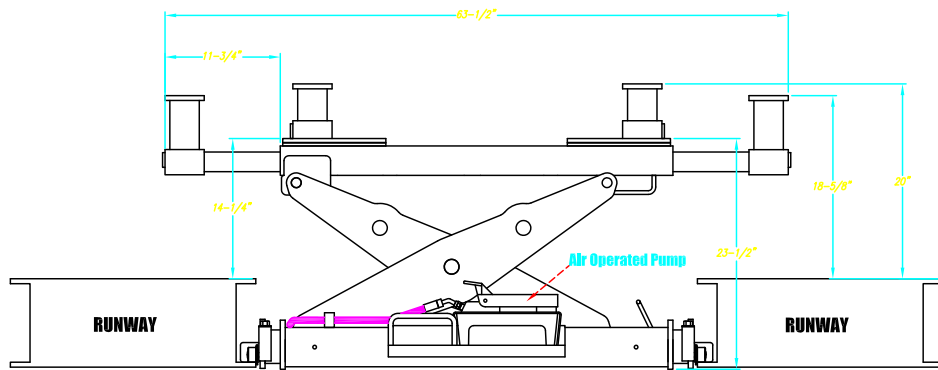

**Wheel Assemblies**  
 (Adjustable: fits between 43"-57" between opening runways)

**Jack Fully Raised with Arms extended**