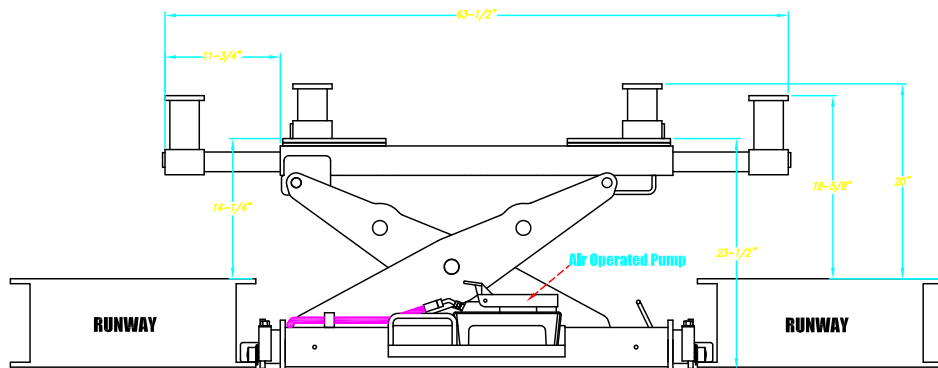

**Wheel Assemblies**  
 (Adjustable: fits between 43"-57" between opening runways)

**Low Lifting Adaptor**

**High Lifting Adaptor**

**Jack Fully Raised with Arms extended**