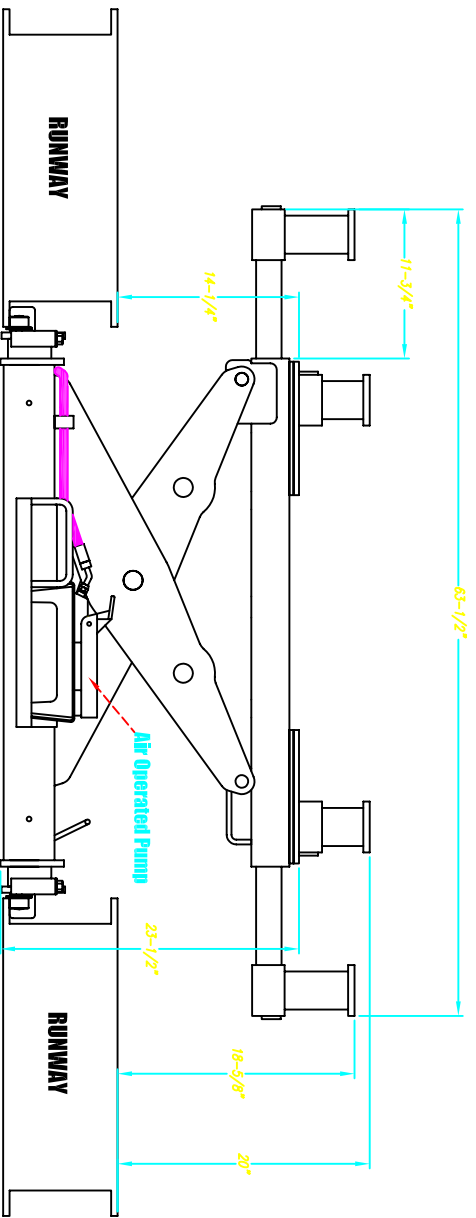

Wheel Assemblies
 (Adjustable: Fits between 43"-57" between opening runways)

Jack Fully Raised with Arms extended