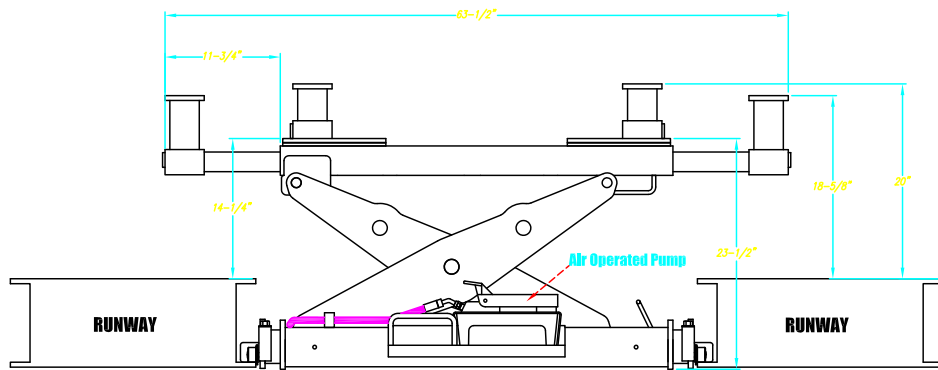

Wheel Assemblies
 (Adjustable: fits between 43"-57" between opening runways)

Jack Fully Raised with Arms extended