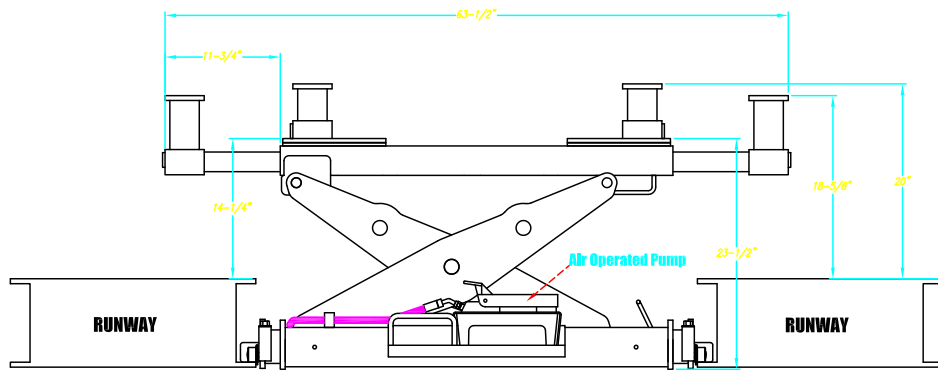

Wheel Assemblies
 (Adjustable: fits between 43"-57" between opening runways)

Low Lifting Adaptor

High Lifting Adaptor

Jack Fully Raised with Arms extended