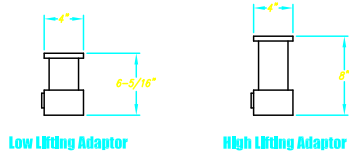

Wheel Assemblies
 (Adjustable: fits between 43"-57" between opening runways)

Jack Fully Raised with Arms extended