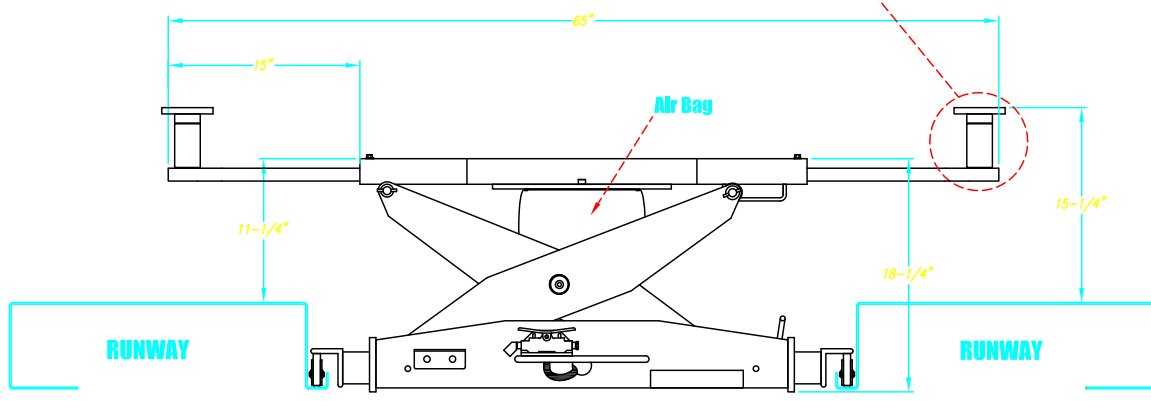

Wheel Assembly
 (Adjustable; Fits between 38"-52" between opening runways)

Jack Fully Raised with Arms extended