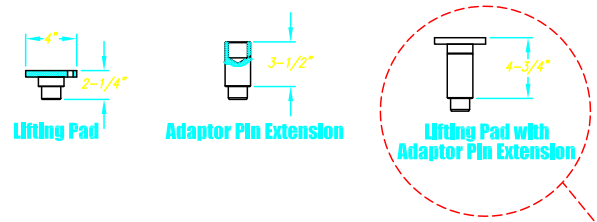

Wheel Assembly
 (Adjustable; Fits between 38"-52" between opening runways)

Jack Fully Raised with Arms extended