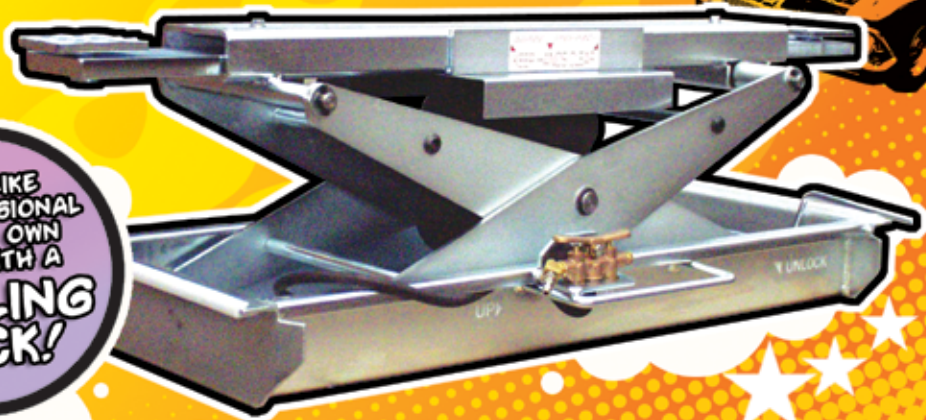

Hot Rodder

WORK LIKE
A PROFESSIONAL
IN YOUR OWN
HOME WITH A
**ROLLING
JACK!**

Hot Rodder

Standard Features Include:

- 3500 LB. MAXIMUM CAPACITY ★
 - AIR BAG SCISSOR DESIGN FOR DURABILITY ★
 - MULTI-LEVEL SAFETY, SAFETY SHROUD ★
 - HEAVY-DUTY CONTROL VALVE ★
 - CONVENIENT PULL HANDLE ★
 - EXTENDED LIFT HEIGHT, ★
 - STACKABLE ADAPTERS ★
 - ZINC PLATED FOR DURABILITY ★
- OPTIONAL: WHEEL KIT, RUBBER LIFTING PADS ★